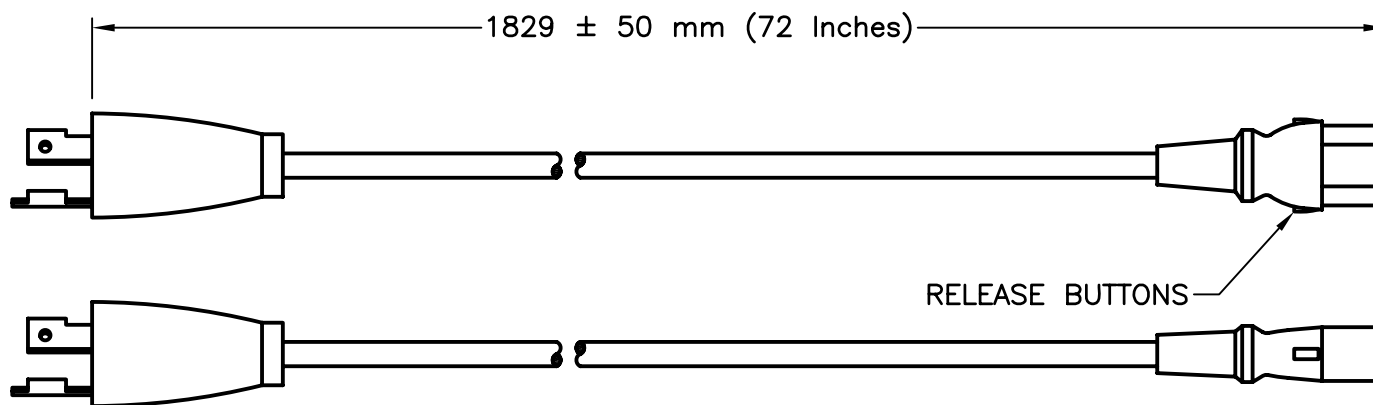

STANDARDS	IEC 60320 <input checked="" type="checkbox"/> NEMA L6-20P <input checked="" type="checkbox"/>
APPROVALS	UL <input checked="" type="checkbox"/> C-UL <input checked="" type="checkbox"/>
CERTIFICATIONS	ROHS <input checked="" type="checkbox"/>

NEMA L6-20P

IEC 60320, C13
LOCKING

SPECIFICATIONS:

1. OVERALL LENGTH: 1829 ± 50 mm (72 INCHES)
2. CONDUCTORS: 14awg-3c
3. JACKET: SJT BLACK
4. PLUG: NEMA L6-20P, LOCKING, BLACK
5. CONNECTOR: IEC 60320 C13 LOCKING, STRAIGHT, BLACK
6. RATED: 15 AMPERE 250 VOLT
7. PUT-UP: COILED
8. WEIGHT (APPROX): 0.8 LBS / 0.36 Kg
9. MISCELLANEOUS: